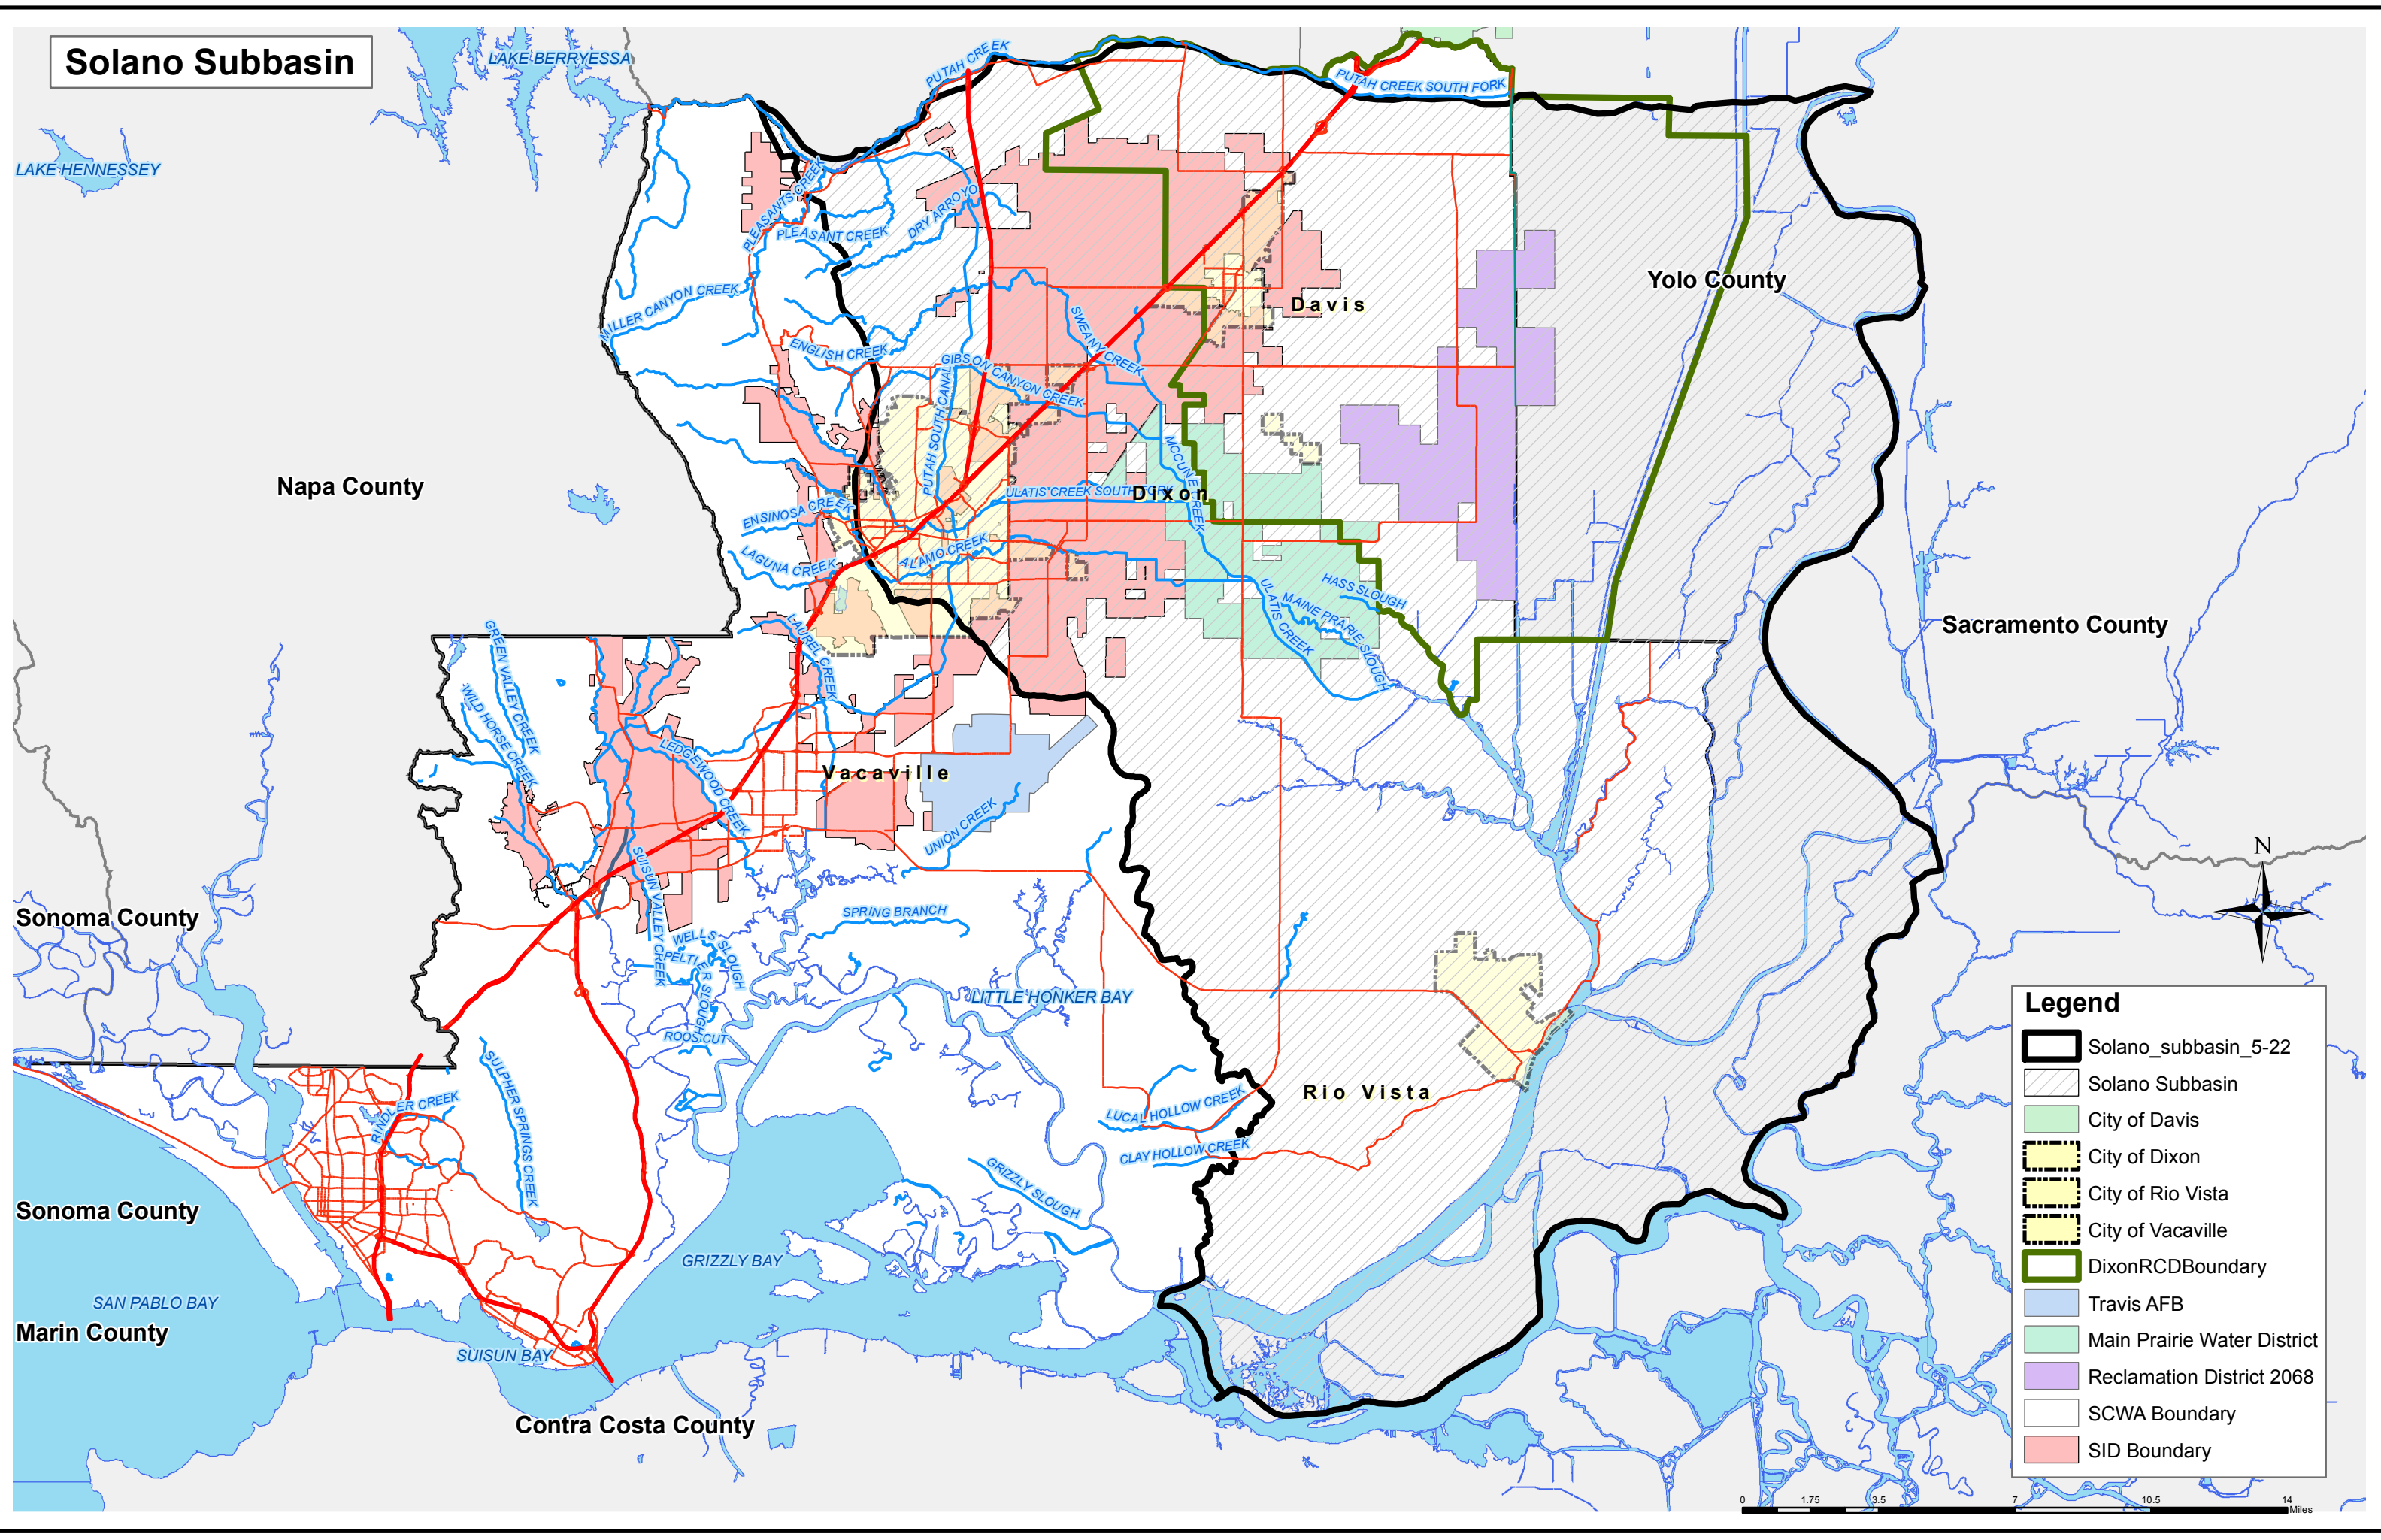

Solano Subbasin

Legend

- Solano_subbasin_5-22
- Solano Subbasin
- City of Davis
- City of Dixon
- City of Rio Vista
- City of Vacaville
- DixonRCDBoundary
- Travis AFB
- Main Prairie Water District
- Reclamation District 2068
- SCWA Boundary
- SID Boundary