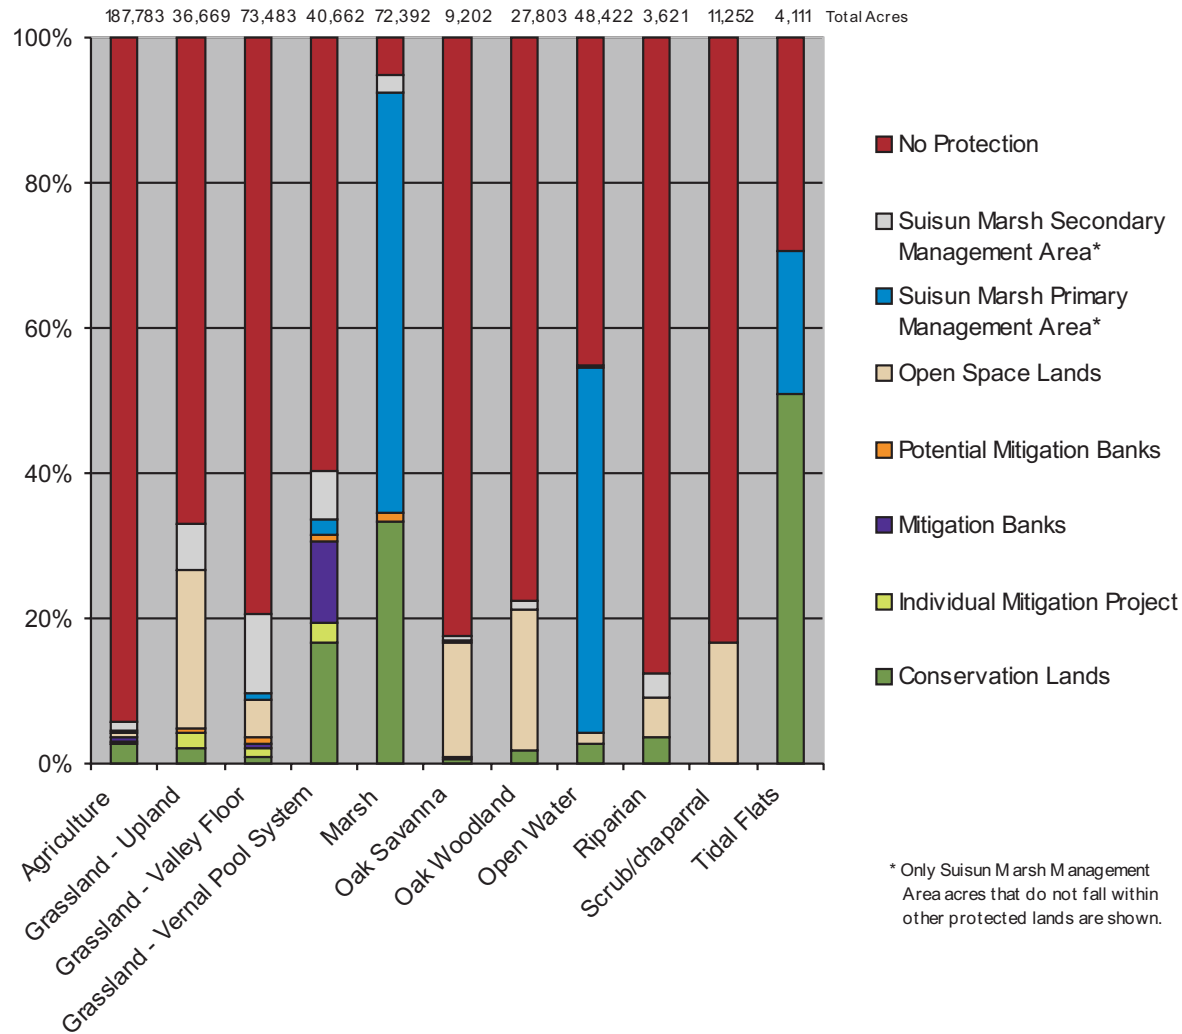

Solano Habitat Conservation Plan

Figure 3-10
Habitat Protection in the
Solano HCP Plan Area

* Only Suisun Marsh Management Area acres that do not fall within other protected lands are shown.